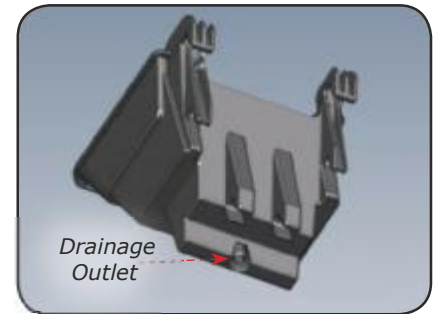

Planting Media

Suitable for most green wall plants and common planting media.

Plant Density

Variable vertical and horizontal tray spacing allows different planting and design options.

Baffle Plate & Reservoir

Distributes irrigation, prevents media spillage and stores excess water to sustain healthy growth.

Drainage

Excess water flows into underlying trays or is discharged through a drainage outlet.

VGP Tray Plug
Optional plug prevents water from draining out.