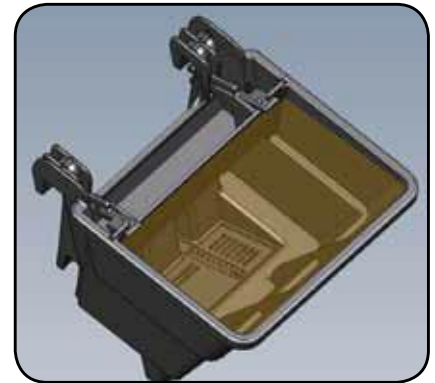

The use of mounting frames minimises wall penetrations and enables installation to be carried out easily and safely by just one person.

VersiWall™ GP Trays and VersiWall™ GP Mounting Panels are manufactured from UV-stabilised recycled polypropylene that meets requirements for international "Green Building" certification.

Enhancing the Urban Experience

Distinctive Features

Safety

Anti-lift arms prevent the inadvertent dislodgment of trays by natural causes or accident.

Multi-Point Mounting

3 pairs of anchor hooks provide flexibility, allowing a variety of mounting and design options.

Planting Media

Suitable for most green wall plants and common planting media.

Plant Density

Variable vertical and horizontal tray spacing allows different planting and design options.

Baffle Plate & Reservoir

Distributes irrigation, prevents media spillage and stores excess water to sustain healthy growth.

Drainage

Excess water flows into underlying trays or is discharged through a drainage outlet.

VGP Tray Plug
Optional plug prevents water from draining out.