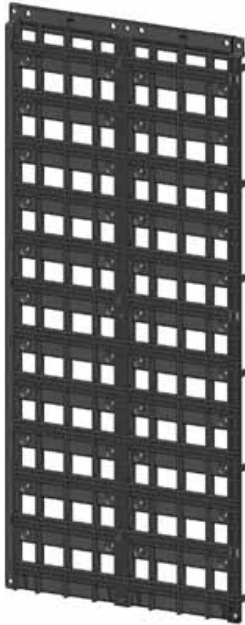

VersiWall™ GP

Living Wall Modular Vertical Planting Trays

**Creating Green Cities
Where Urban Meets Nature**

Our Innovation Your Solution

VersiWall™ GP Living Wall offers architects and developers a cost-effective solution to turn monotonous walls into aesthetically-pleasing living green walls with the flexibility of choosing from an array of mounting options to suit existing wall conditions.

VersiWall™ GP Tray

VersiWall™ GP Mounting Panel

VersiWall™ GP is an easy-to-install and low maintenance modular vertical greening system with a choice of mounting, planting density and growth media options to suit different wall conditions.

A unique feature of the system is the ability to create curved walls (minimum 44cm radius) when the trays are mounted on weld mesh.

Depending on plant size and density desired, VersiWall™ GP Trays allow plant spacings of between 200mm and 300mm horizontally and 150mm or 225mm vertically, subject to mounting panel option.

VersiWall™ GP Trays can be individually replaced or removed for wall maintenance or design change. Each VersiWall™ GP Tray has a water reservoir with a cover designed to allow capillary wicking through the planting medium to re-use stored water and facilitate sustained plant growth.