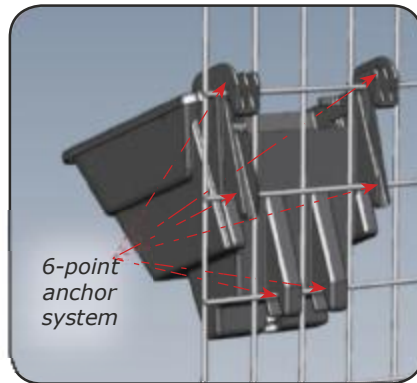

Enhancing the Urban Experience

Distinctive Features

Safety

Anti-lift arms prevent the inadvertent dislodgment of trays by natural causes or accident.

Multi-Point Mounting

3 pairs of anchor hooks provide flexibility, allowing a variety of mounting and design options.

Planting Media

Suitable for most green wall plants and common planting media.

Plant Density

Variable vertical and horizontal tray spacing allows different planting and design options.

Baffle Plate & Reservoir

Distributes irrigation, prevents media spillage and stores excess water to sustain healthy growth.

Drainage

Excess water flows into underlying trays or is discharged through a drainage outlet.

VGP Tray Plug
Optional plug prevents water from draining out.