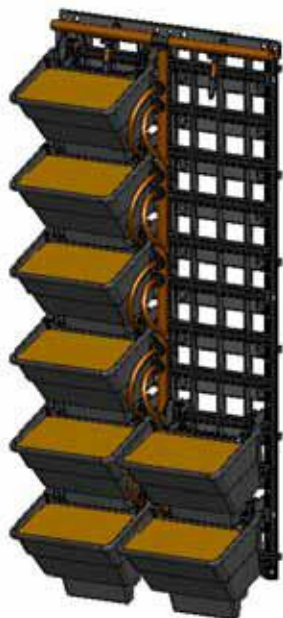

Manufactured by Elmich. Look for the security hologram applied on all products to ensure best quality and original Elmich product.

Detailed installation guidelines available on request

Advantages

- **Planting Media** - Allows wide choice of planting media for green wall plants.
- **Safety** - Anti-lift arms prevent inadvertent dislodgement of trays.
- **Drainage** - Excess water flows into underlying trays or is discharged through drainage pipe.
- **Baffle Plate** - Distributes irrigation across the Tray and prevents media spillage.
- **Planting Density** - Allows different vertical and horizontal spacing for varied planting options.
- **Water Re-use** - Capillary wick draws stored water and fertilizer from reservoir.
- **Irrigation** - Irrigation pipes are concealed neatly at the rear between Trays.
- **Universal Mounting** - Able to install on different mounting systems with up to 6 universal anchoring points.
- **Mounting Panel** - Simplifies installation with minimal wall penetrations and less bolts are needed.
- **Soil Volume** - Holds 1.8L of soil equivalent to volume in 150mm dia. pot.
- **Tray Width** - 200mm tray width allows flexibility in plant spacing and tray layout.

Mounting Systems

VersiWall™ GP Mounting Panel

Easy to install proprietary panel made from recycled plastics.