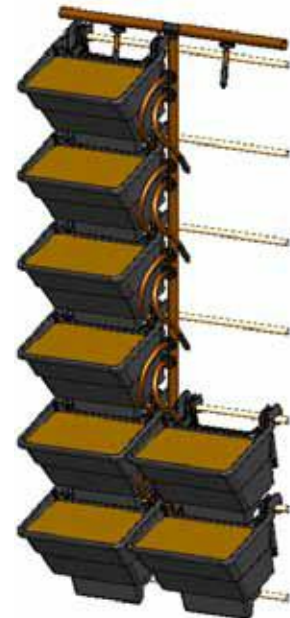

Manufactured by Elmich. Look for the security hologram applied on all products to ensure best quality and original Elmich product.

Detailed installation guidelines available on request

Advantages

- Planting Media** - Allows wide choice of planting media for green wall plants.
- Safety** - Anti-lift arms prevent inadvertent dislodgement of trays.
- Drainage** - Excess water flows into underlying trays or is discharged through drainage pipe.
- Baffle Plate** - Distributes irrigation across the Tray and prevents media spillage.
- Planting Density** - Allows different vertical and horizontal spacing for varied planting options.
- Water Re-use** - Capillary wick draws stored water and fertilizer from reservoir.
- Irrigation** - Irrigation pipes are concealed neatly at the rear between Trays.
- Universal Mounting** - Able to install on different mounting systems with up to 6 universal anchoring points.
- Mounting Panel** - Simplifies installation with minimal wall penetrations and less bolts are needed.
- Soil Volume** - Holds 1.8L of soil equivalent to volume in 150mm dia. pot.
- Tray Width** - 200mm tray width allows flexibility in plant spacing and tray layout.

Mounting Systems

VersiWall™ GP Mounting Panel

Easy to install proprietary panel made from recycled plastics.

VGP Mesh Bracket for quick and easy installation

Welded Mesh

75 x 75mm or 50 x 75mm galvanised/stainless welded mesh