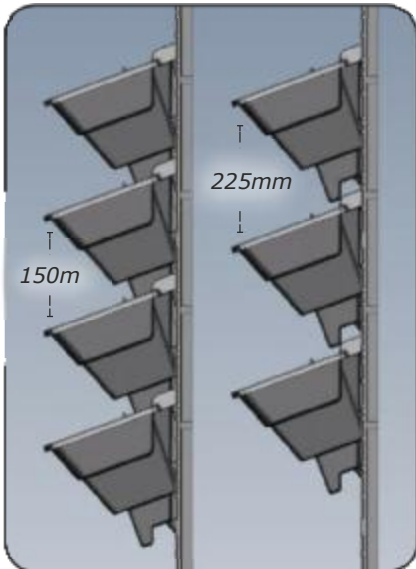

Planting Media

Suitable for most green wall plants and common planting media.

Plant Density

Variable vertical and horizontal tray spacing allows different planting and design options.

Baffle Plate & Reservoir

Distributes irrigation, prevents media spillage and stores excess water to sustain healthy growth.

Drainage

Excess water flows into underlying trays or is discharged through a drainage outlet.

VGP Tray Plug
Optional plug prevents water from draining out.