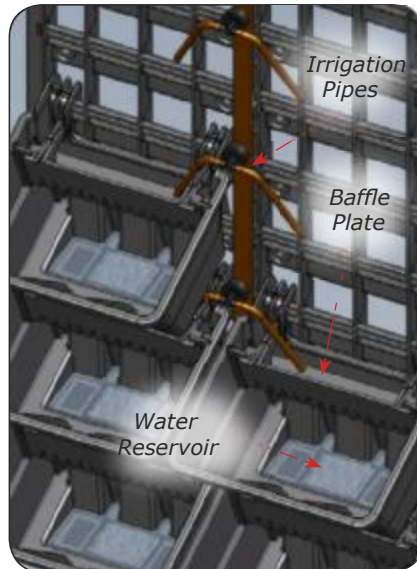

Planting Media

Suitable for most green wall plants and common planting media.

Plant Density

Variable vertical and horizontal tray spacing allows different planting and design options.

Baffle Plate & Reservoir

Distributes irrigation, prevents media spillage and stores excess water to sustain healthy growth.

Drainage

Excess water flows into underlying trays or is discharged through a drainage outlet.

VGP Tray Plug
Optional plug prevents water from draining out.

Manufactured by Elmich. Look for the security hologram applied on all products to ensure best quality and original Elmich product.

Detailed installation guidelines available on request

Advantages

- Planting Media** - Allows wide choice of planting media for green wall plants.
- Safety** - Anti-lift arms prevent inadvertent dislodgement of trays.
- Drainage** - Excess water flows into underlying trays or is discharged through drainage pipe.
- Baffle Plate** - Distributes irrigation across the Tray and prevents media spillage.
- Planting Density** - Allows different vertical and horizontal spacing for varied planting options.
- Water Re-use** - Capillary wick draws stored water and fertilizer from reservoir.
- Irrigation** - Irrigation pipes are concealed neatly at the rear between Trays.
- Universal Mounting** - Able to install on different mounting systems with up to 6 universal anchoring points.
- Mounting Panel** - Simplifies installation with minimal wall penetrations and less bolts are needed.
- Soil Volume** - Holds 1.8L of soil equivalent to volume in 150mm dia. pot.
- Tray Width** - 200mm tray width allows flexibility in plant spacing and tray layout.