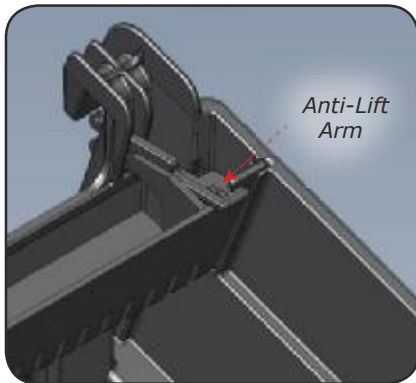

Enhancing the Urban Experience

Distinctive Features

Safety

Anti-lift arms prevent the inadvertent dislodgment of trays by natural causes or accident.

Multi-Point Mounting

3 pairs of anchor hooks provide flexibility, allowing a variety of mounting and design options.