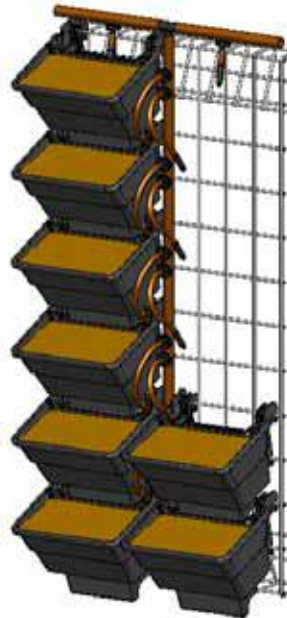

Manufactured by Elmich. Look for the security hologram applied on all products to ensure best quality and original Elmich product.

Detailed installation guidelines available on request

Advantages

- Planting Media** - Allows wide choice of planting media for green wall plants.
- Safety** - Anti-lift arms prevent inadvertent dislodgement of trays.
- Drainage** - Excess water flows into underlying trays or is discharged through drainage pipe.
- Baffle Plate** - Distributes irrigation across the Tray and prevents media spillage.
- Planting Density** - Allows different vertical and horizontal spacing for varied planting options.
- Water Re-use** - Capillary wick draws stored water and fertilizer from reservoir.
- Irrigation** - Irrigation pipes are concealed neatly at the rear between Trays.
- Universal Mounting** - Able to install on different mounting systems with up to 6 universal anchoring points.
- Mounting Panel** - Simplifies installation with minimal wall penetrations and less bolts are needed.
- Soil Volume** - Holds 1.8L of soil equivalent to volume in 150mm dia. pot.
- Tray Width** - 200mm tray width allows flexibility in plant spacing and tray layout.

Mounting Systems

VersiWall™ GP Mounting Panel

Easy to install proprietary panel made from recycled plastics.

VGP Mesh Bracket for quick and easy installation

Welded Mesh

75 x 75mm or 50 x 75mm galvanised/stainless welded mesh